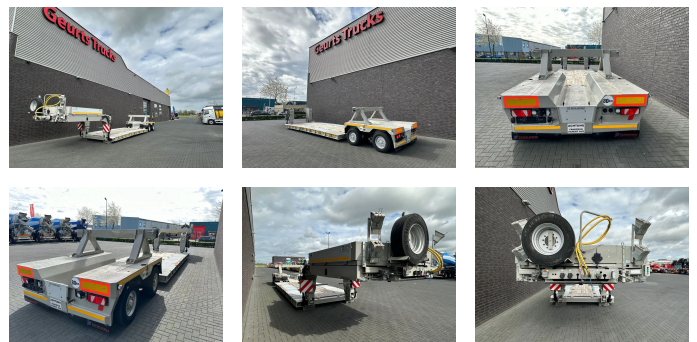

+31 488 74 54 74
info@geurtstrucks.com

Buskesdries 14
6673 DP,
Andelst
netherlands

SCHEUERLE EUROCOMPACT EXTENDABLE DIEPLADER/TIEFLADER/LOWLOADER

General-specifications

Id	1790050
Make	SCHEUERLE
Type	EUROCOMPACT EXTENDABLE DIEPLADER/TIEFLADER/LOWLOADER
Year	2018
Construction	Low loader

Technical-specifications

First registration date	22-01-2018
Vehicle identification number	7525
Axle count	2
Weight	15.120 kg

€ On request

Extras