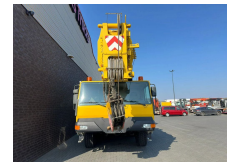

+31 488 74 54 74
info@geurtstrucks.com

Buskesdries 14
6673 DP,
Andelst
netherlands

Liebherr LTM 1100/2 KRAAN/KRAN/CRANE/GRUA

General-specifications

Id	1790027
Make	Liebherr
Type	LTM 1100/2 KRAAN/KRAN/CRANE/GRUA
Year	2004
Mileage	153.855 km
Construction	All terrain crane

Technical-specifications

First registration date	11-02-2004
Fuel	Diesel
Vehicle identification number	5395
Lifting height	5.200 cm
Lifting capacity	100.000 kg

€ On request

Extras

Central greasing