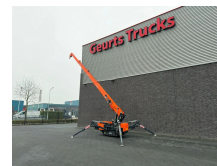

+31 488 74 54 74
info@geurtstrucks.com

Buskesdries 14
6673 DP,
Andelst
netherlands

Jekko SPX328CL ELECTRIC RUPS TELESCOOP KRAAN/RAUPENKRAN/TELESCOPIC CRAWLER CRANE 2023 ONLY 166 HOURS !!!

General-specifications

Id	1790022
Make	Jekko
Type	SPX328CL ELECTRIC RUPS TELESCOOP KRAAN/RAUPENKRAN/TELESCOPIC CRAWLER CRANE 2023 ONLY 166 HOURS !!!
Year	2023
Operating hours	166
Construction	Crane

Technical-specifications

First registration date	17-07-2023
Fuel	Electric
Vehicle identification number	8621
Weight	2.300 kg
Lifting height	1.040 cm
Lifting capacity	2.800 kg