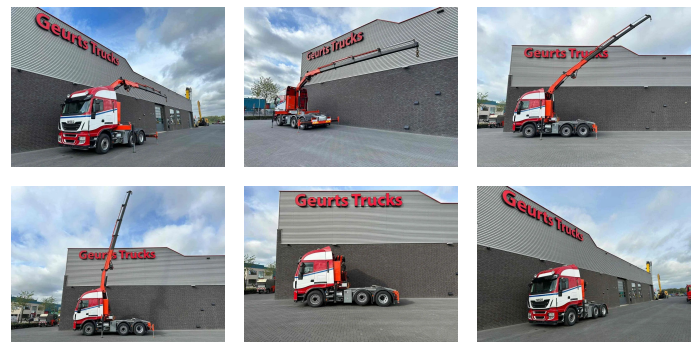

+31 488 74 54 74
info@geurtstrucks.com

Buskesdries 14
6673 DP,
Andelst
netherlands

Iveco 6X2 + FASSI F235AXP.24 KRAAN/KRAN/CRANE/GRUA

General-specifications

Id	1789972
Make	Iveco
Type	6X2 + FASSI F235AXP.24 KRAAN/KRAN/CRANE/GRUA
Year	2014
Mileage	725.912 km
Construction	Standard tractor

Technical-specifications

First registration date	01-04-2014
Transmission	Automatic
Vehicle identification number	6069
Axle configuration	6x2
Axle count	3
Weight	13.083 kg
Cylinder count	6
Wheelbase	430
Lifting height	1.660 cm
Lifting capacity	6.150 kg

€ On request

Extras

Air conditioning	Heavy duty engine brake
Air suspension	Low-noise
Aluminium fuel tank	PTO
Anti-lock braking system	Refrigerator
Central locking	Roof spoiler
Cruise control	Sleeper cab
Electrically adjustable door mirrors	Stability control
Electrically operated windows	Visor