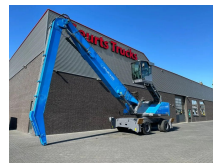

+31 488 74 54 74
info@geurtstrucks.com

Buskesdries 14
6673 DP,
Andelst
netherlands

Fuchs MHL 350 MATERIAL HANDLER/UMSCHLAGBAGGER/OVERSLAGKRAAN

General-specifications

Id	1789869
Make	Fuchs
Type	MHL 350 MATERIAL HANDLER/UMSCHLAGBAGGER/OVERSLAGKRAAN
Construction	Material handler

Technical-specifications

Fuel	Diesel
Vehicle identification number	395
Weight	37.000 kg
Cylinder count	6

€ On request

Extras

Central greasing