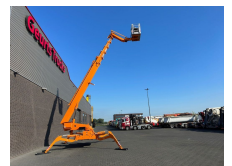

+31 488 74 54 74
info@geurtstrucks.com

Buskesdries 14
6673 DP,
Andelst
netherlands

Teupen LEO 36T TELESCOPIC SPIDER HOOGWERKER/ARBEITSBUHNE/AERIAL WORK PLATFORM DIESEL/ELECTRIC

General-specifications

Id	1789822
Make	Teupen
Type	LEO 36T TELESCOPIC SPIDER HOOGWERKER/ARBEITSBUHNE/AERIAL WORK PLATFORM DIESEL/ELECTRIC
Year	2016
Operating hours	1.900
Construction	Aerial platform

Technical-specifications

Fuel	Diesel / Electric
Lifting height	3.350 cm
Lifting capacity	200 kg

€ On request

Extras