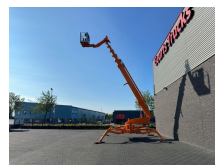

+31 488 74 54 74
info@geurtstrucks.com

Buskesdries 14
6673 DP,
Andelst
netherlands

Teupen LEO 36T TELESCOPIC SPIDER HOOGWERKER/ARBEITSBUHNE/AERIAL WORK PLATFORM DIESEL/ELECTRIC

General-specifications

Id	1789822
Make	Teupen
Type	LEO 36T TELESCOPIC SPIDER HOOGWERKER/ARBEITSBUHNE/AERIAL WORK PLATFORM DIESEL/ELECTRIC
Year	2016
Operating hours	1.900
Construction	Aerial platform

Technical-specifications

Fuel	Diesel / Electric
Lifting height	3.350 cm
Lifting capacity	200 kg

€ On request

Extras