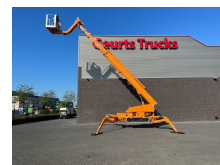

+31 488 74 54 74
info@geurtstrucks.com

Buskesdries 14
6673 DP,
Andelst
netherlands

Teupen LEO 36T TELESCOPIC SPIDER HOOGWERKER/ARBEITSBUHNE/AERIAL WORK PLATFORM DIESEL/ELECTRIC

General-specifications

Id	1789822
Make	Teupen
Type	LEO 36T TELESCOPIC SPIDER HOOGWERKER/ARBEITSBUHNE/AERIAL WORK PLATFORM DIESEL/ELECTRIC
Year	2016
Operating hours	1.900
Construction	Aerial platform

Technical-specifications

Fuel	Diesel / Electric
Lifting height	3.350 cm
Lifting capacity	200 kg

€ On request

Extras