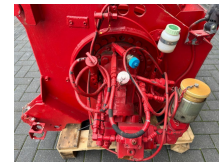

Technical-specifications

€ On request