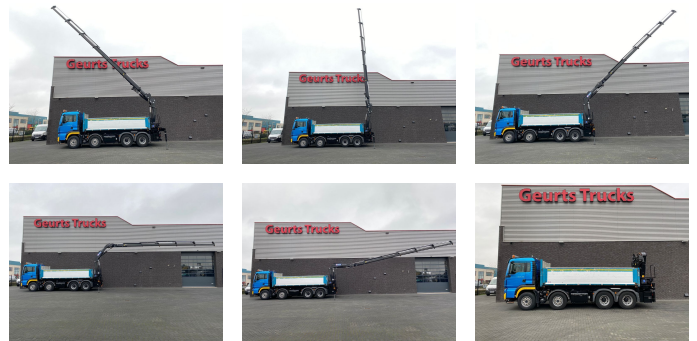

+31 488 74 54 74
info@geurtstrucks.com

Buskesdries 14
6673 DP,
Andelst
netherlands

MAN 8X4 KIPPER/TIPPER + HMF 2620-K5 KRAAN/KRAN/CRANE/GRUA

General-specifications

Id	1789645
Make	MAN
Type	8X4 KIPPER/TIPPER + HMF 2620-K5 KRAAN/KRAN/CRANE/GRUA
Year	2017
Mileage	259.248 km
Construction	Tipper
Emissionclass	6

Technical-specifications

First registration date	02-01-2017
Fuel	Diesel
Transmission	Automatic
Vehicle identification number	0020
Axle configuration	8x4
Axle count	4
Weight	18.600 kg
Cylinder count	6
Power kw	353
Power hp	480
Wheelbase	450
Lifting height	1.720 cm

Extras

Air conditioning	LED lights
Air horn	Low-noise
Air suspension	Navigation system
Aluminium fuel tank	PTO
Anti-lock braking system	Radio/CD player
Central locking	Refrigerator
Cruise control	Speed limiter
Electrically adjustable door mirrors	Stability control
Electrically operated windows	Toolbox
Fog lights	Visor
Heavy duty engine brake