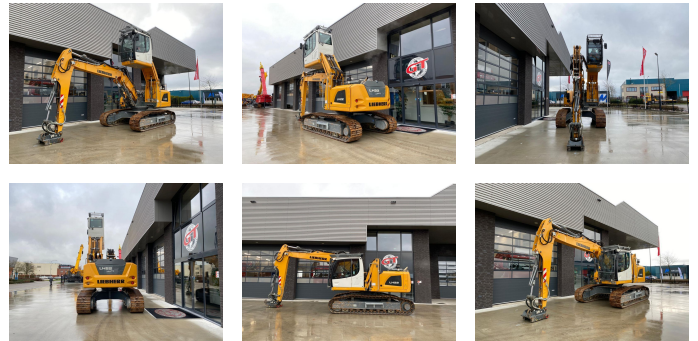

Technical-specifications

First registration date	01-01-2020
Fuel	Diesel
Weight	24.000 kg
Power kw	105
Power hp	143