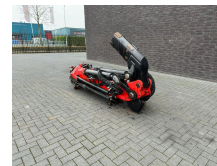

Technical-specifications

€ Op aanvraag